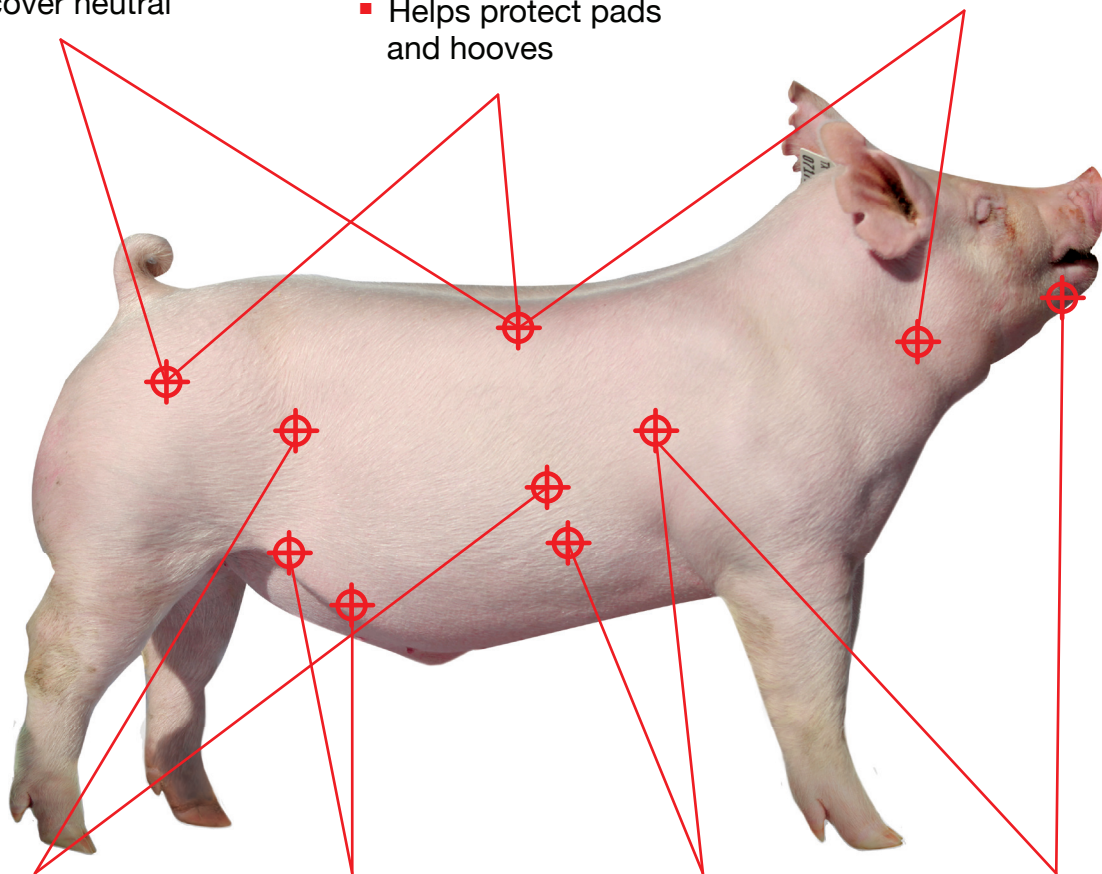

Where Our Targeted Supplements Work

Swine

CHAMPION DRIVE™

- Supports muscle development
- Fat cover neutral

PAYLEAN® PREMIX

- Helps build muscle and growth
- Helps protect pads and hooves

FITTER 35®

- Helps promote muscling
- Helps trim body fat

DEPTH CHARGE®

- Creates “fill” and volume
- Helps promote a full physical appearance for show day

ULTRA FULL®

- Helps promote lower body fill
- Designed to expand progressively

POWER FUEL®

- Helps promote body condition and growth performance
- Helps add fat cover
- Helps support immune function

HEAVY WEIGHT®

- Helps add fat cover
- Helps promote growth by improving feed intake

POWERFILL®

- Overall weight management tool